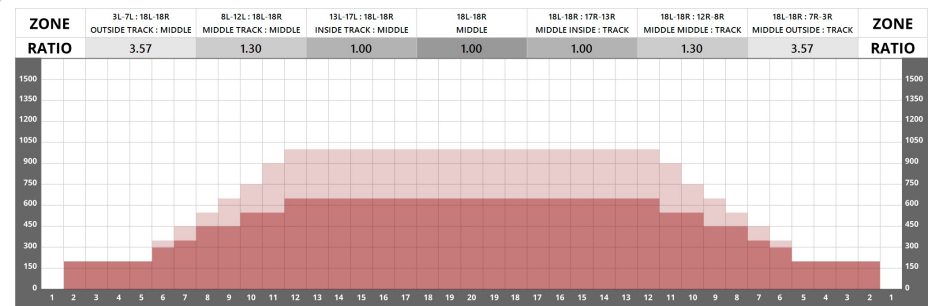

2021 USBC JUNIOR GOLD TV FINALS (ALL DIVISIONS)

| | | | |
|--------------------|----------------|-----------------|-----------------|
| DISTANCE: | 39 FEET | VOLUME: | 25.9 mL |
| RATIO: | 3.57 | FORWARD: | 17.95 mL |
| DROP BRUSH: | 38 FEET | REVERSE: | 7.95 mL |
| TANKS: | KEGEL | PUMP: | 50µL |

FORWARD LOADS DATA

| # | START | STOP | LOADS | MICS | SPEED | BUFF | TANK | DISTANCE | T.OIL |
|---|-------|------|-------|------|-------|------|-----------|----------|-------|
| 1 | 2L | 2R | 4 | 50 | 14 | 3 | A - Kegel | 0 → 6 | 7,400 |
| 2 | 6L | 6R | 2 | 50 | 18 | 3 | A - Kegel | 6 → 11 | 2,900 |
| 3 | 7L | 7R | 1 | 50 | 18 | 3 | A - Kegel | 11 → 13 | 1,350 |
| 4 | 8L | 8R | 2 | 50 | 18 | 3 | A - Kegel | 13 → 18 | 2,500 |
| 5 | 10L | 10R | 2 | 50 | 18 | 3 | A - Kegel | 18 → 24 | 2,100 |
| 6 | 12L | 12R | 2 | 50 | 18 | 3 | A - Kegel | 24 → 29 | 1,700 |
| 7 | 2L | 2R | 0 | 50 | 22 | 3 | A - Kegel | 29 → 39 | 0 |

REVERSE LOADS DATA

| # | START | STOP | LOADS | MICS | SPEED | BUFF | TANK | DISTANCE | T.OIL |
|---|-------|------|-------|------|-------|------|-----------|----------|-------|
| 1 | 2L | 2R | 0 | 50 | 30 | 3 | A - Kegel | 38 → 30 | 0 |
| 2 | 11L | 11R | 3 | 50 | 22 | 3 | A - Kegel | 30 → 21 | 2,850 |
| 3 | 9L | 9R | 2 | 50 | 18 | 3 | A - Kegel | 21 → 16 | 2,300 |
| 4 | 7L | 7R | 1 | 50 | 18 | 3 | A - Kegel | 16 → 13 | 1,350 |
| 5 | 6L | 6R | 1 | 50 | 18 | 3 | A - Kegel | 13 → 11 | 1,450 |
| 6 | 2L | 2R | 0 | 50 | 18 | 3 | A - Kegel | 11 → 0 | 0 |