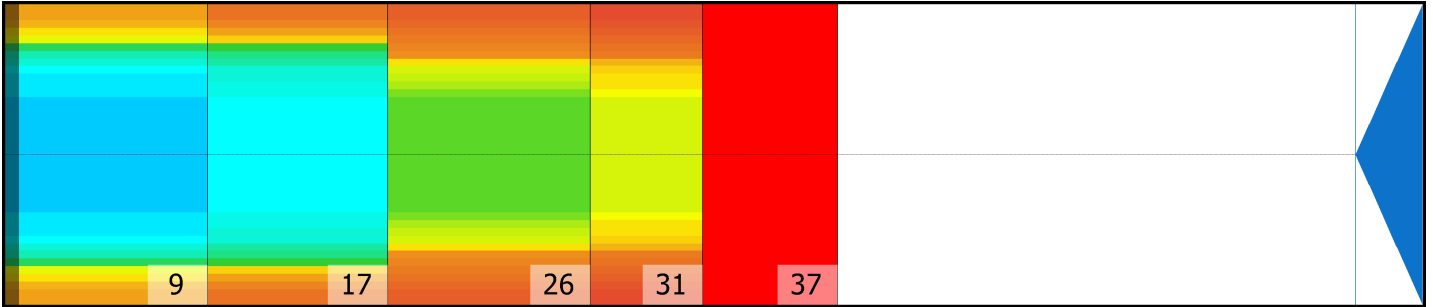

BROADWAY

Conditioner:

Cleaner:

Zone Configuration

Cleaner Transition

Mode: Clean and Condition

Speed: Max Clean

Start Cleaner Spray: 0 Feet

Start Squeegee: 0 Feet

Start Conditioning: 6 Inches

Split Pattern: No

Zone 1	Avg	Ratio	Zone 2	Avg	Ratio
Left	37.6	2.1 : 1	Left	31.4	2.4 : 1
Right	37.6	2.1 : 1	Right	31.4	2.4 : 1
Center	80.0		Center	75.0	

Zone 3	Avg	Ratio	Zone 4	Avg	Ratio
Left	11.0	4.1 : 1	Left	9.0	3.3 : 1
Right	11.0	4.1 : 1	Right	9.0	3.3 : 1
Center	45.0		Center	30.0	

Zone 5	Avg	Ratio
Left	1.0	1.0 : 1
Right	1.0	1.0 : 1
Center	1.0	