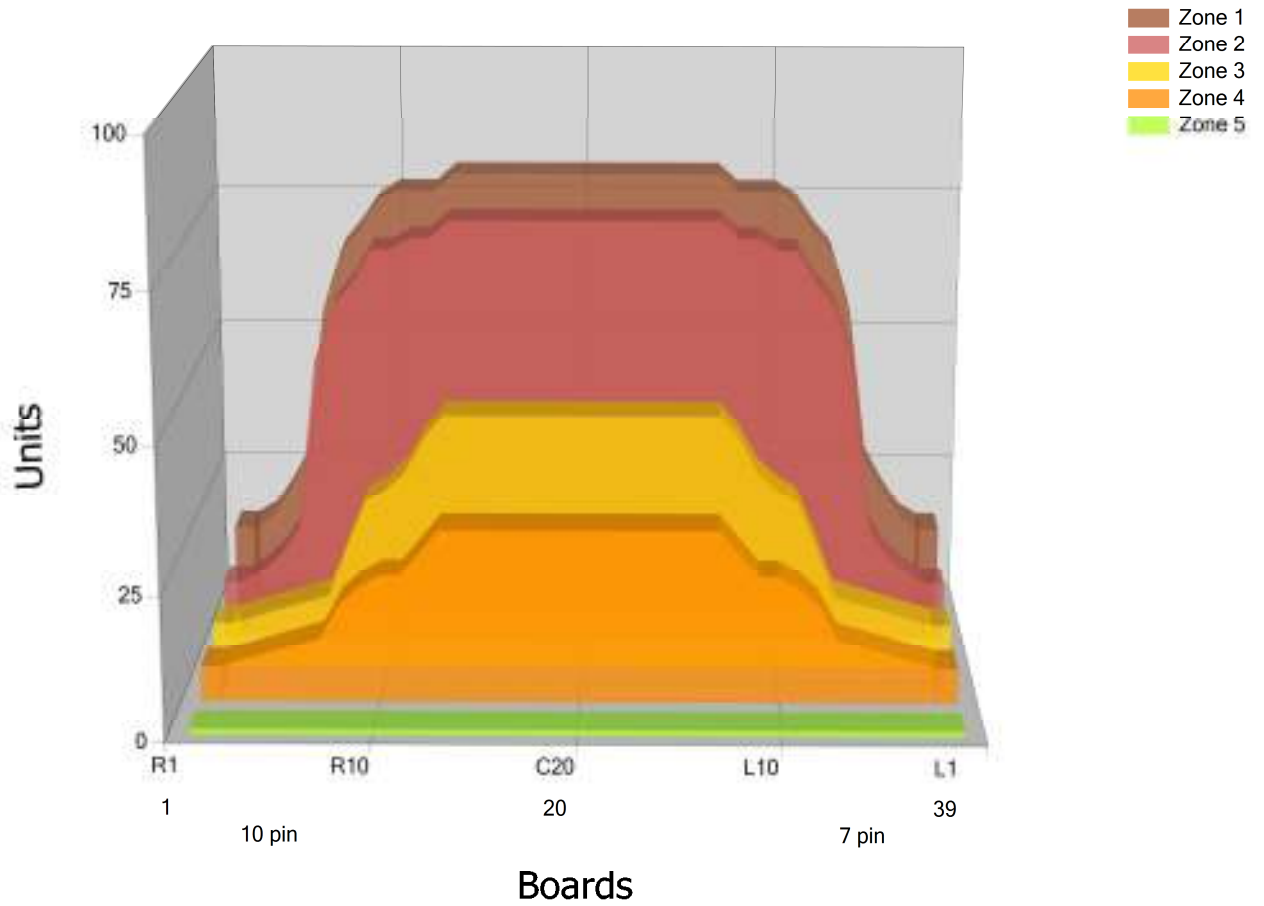

BROADWAY

Conditioner:

Cleaner:

Zone Configuration

Cleaner Transition

Mode: Clean and Condition

Speed: Max Clean

Start Cleaner Spray: 0 Feet

Start Squeegee: 0 Feet

Start Conditioning: 6 Inches

Split Pattern: No

Zone 1	Avg	Ratio	Zone 2	Avg	Ratio
Left	37.6	2.1 : 1	Left	31.4	2.4 : 1
Right	37.6	2.1 : 1	Right	31.4	2.4 : 1
Center	80.0		Center	75.0	

Zone 3	Avg	Ratio	Zone 4	Avg	Ratio
Left	11.0	4.1 : 1	Left	9.0	3.3 : 1
Right	11.0	4.1 : 1	Right	9.0	3.3 : 1
Center	45.0		Center	30.0	

Zone 5	Avg	Ratio
Left	1.0	1.0 : 1
Right	1.0	1.0 : 1
Center	1.0	